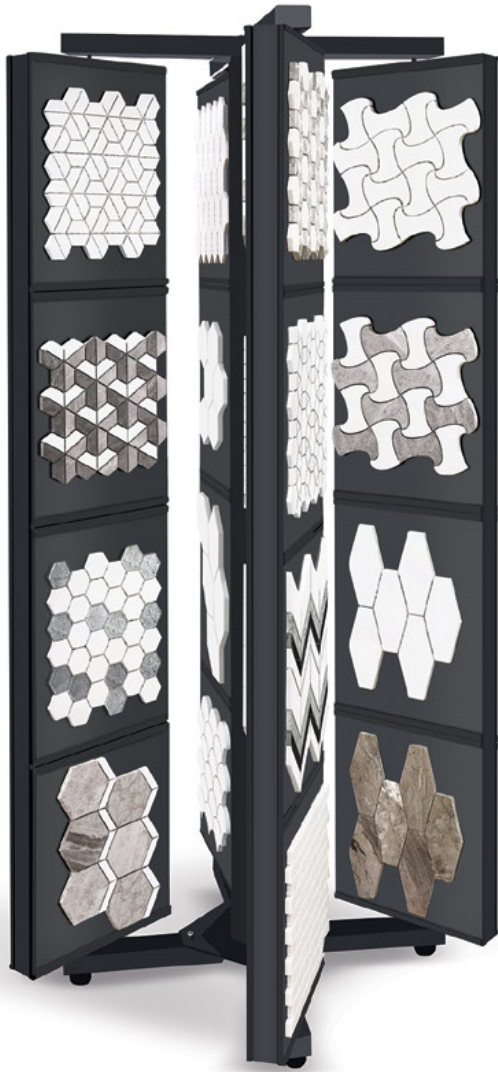

NATURAL STONE SERIES

Display Models

| | | | |
|--------------------------|-----------|----------------------|--------------------------------|
| Chip Size | 2" x 8" | Design | Chevron |
| Sheet Size | 11" x 12" | Finish | Polished |
| Pieces / Box | 10 pcs | Product Group | Mosaic |
| Weight / Box | 24,5 kg | Area | Bathroom, Kitchen, Living Room |
| Thickness / Sheet | 3/8" | | |