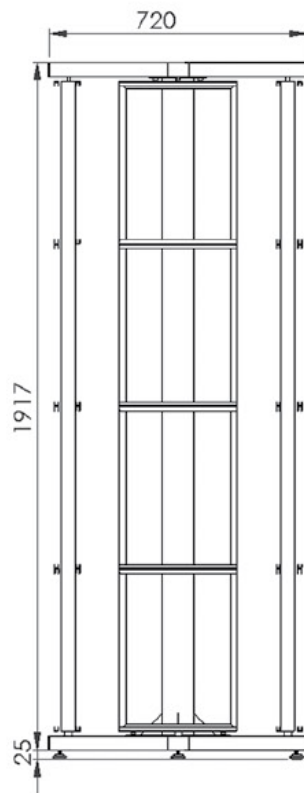

NATURAL STONE SERIES

Display Models

| | | | |
|--------------------------|-----------|----------------------|--------------------------------|
| Chip Size | 2" x 8" | Design | Chevron |
| Sheet Size | 11" x 12" | Finish | Polished |
| Pieces / Box | 10 pcs | Product Group | Mosaic |
| Weight / Box | 24,5 kg | Area | Bathroom, Kitchen, Living Room |
| Thickness / Sheet | 3/8" | | |