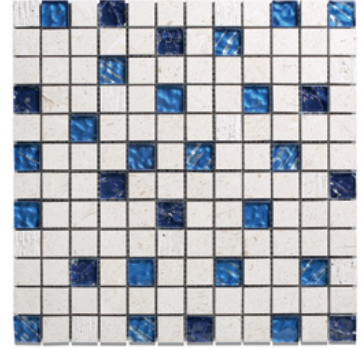

1x1 Mystic

NATURAL STONE SERIES

1x1 2048
Mystic White Marble

1x1 1648
Mystic Beige Marble

1x1 0248-1
Mystic Blue Myra

1x1 0248-5
Mystic Brown

1x1 0248
Mystic Ivory Travertine

1x1 2046
Mystic Myra