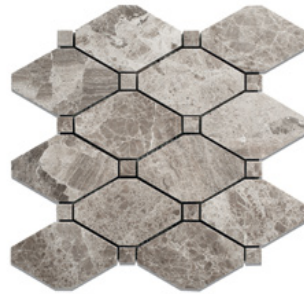

BLU 017
Dali