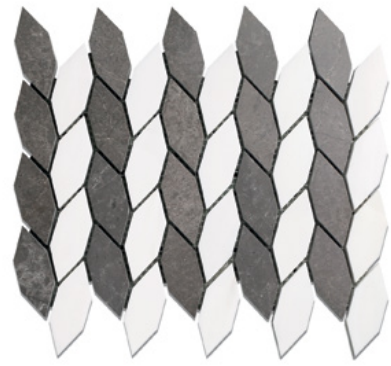

LF 2720 **Leaf**
Dolomite - Fume