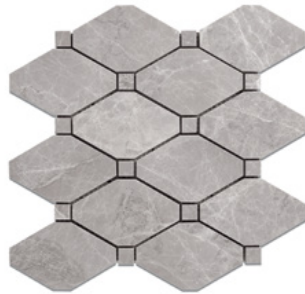

BLU 015
Atlantic Grey