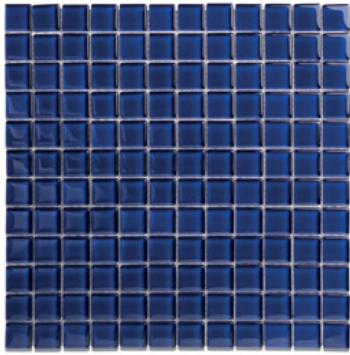

3x12 OCN 07
Ocean Wave Cream

3x12 OCN 09
Ocean Wave Grey

Seaside Crystal

POOL GLASS SERIES

Space Blue Mix

* All dimensions and weight are approximate and are subject to change due to nature of products.

* Our company reserves the legal right and modifies the products illustrated in this catalog for production purposes or to improve their quality. The colors of the products in this catalog can have some irregularities of the printing process.

Seaside Crystal

POOL GLASS SERIES

GM 5001
Space Blue 1 x 1

GM 5002
Space Blue 1 x 1

GM 5004
Space Blue 1 x 1

GM 5005
Space Blue 1 x 1

GM 5003
Space Blue 1 x 1

GM 3000
Space Blue 1 x 2