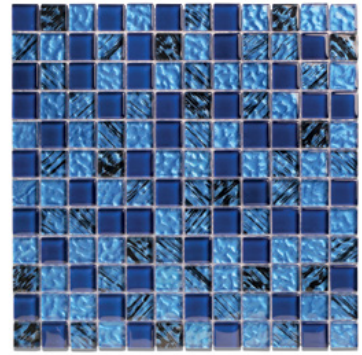

Seaside Crystal

POOL GLASS SERIES

GM 5001
Space Blue 1 x 1

GM 5002
Space Blue 1 x 1

GM 5004
Space Blue 1 x 1

GM 5005
Space Blue 1 x 1

GM 5003
Space Blue 1 x 1

GM 3000
Space Blue 1 x 2

GM 155
Space Blue 1 x 3

GM 157
Space Blue 1 x 3

GM 156
Space Blue 1 x 3

Seaside Classic

CLASSIC MOSAIC SERIES

Seaside Classic 2x2

* All dimensions and weight are approximate and are subject to change due to nature of products.