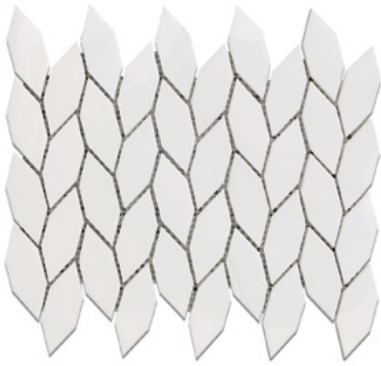

Designer Choice

NATURAL STONE SERIES

LF 020 **Leaf**
Dolomite