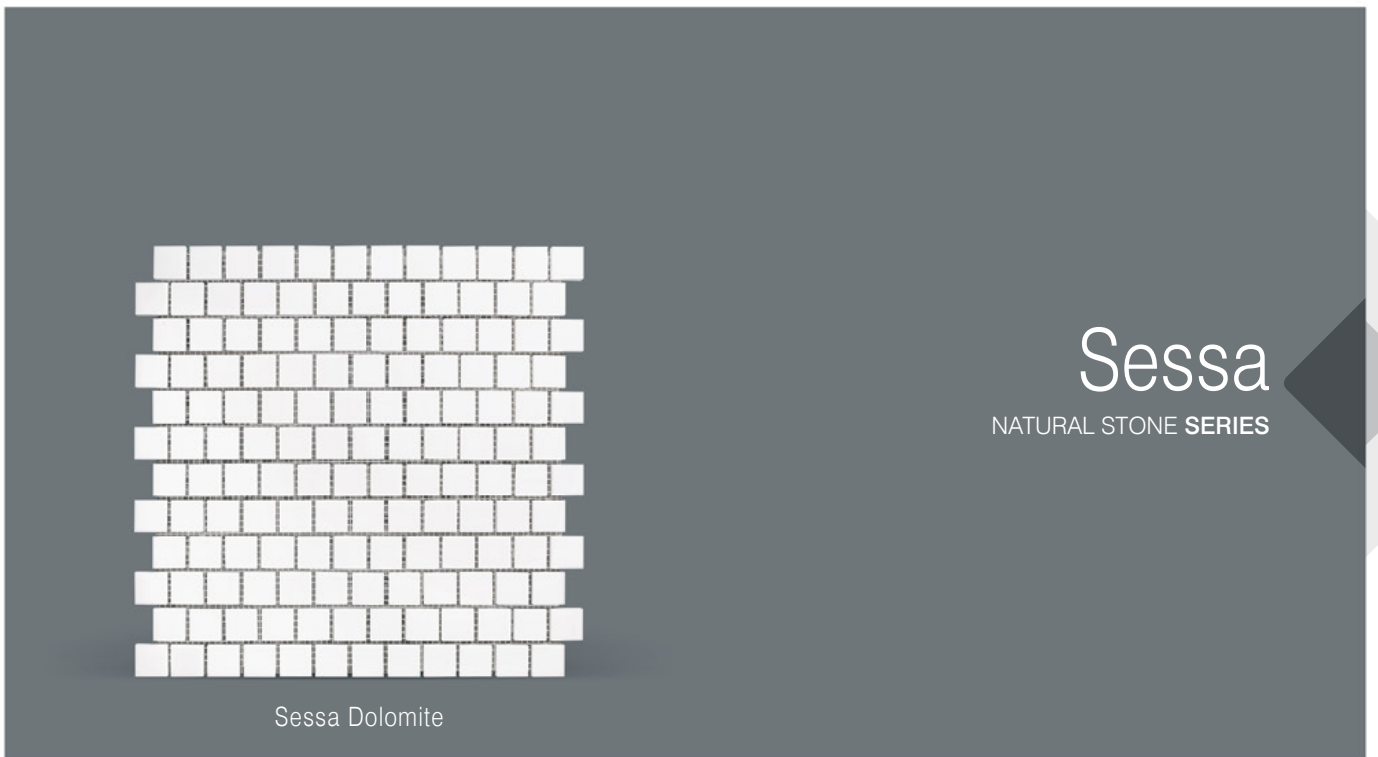

Chip Size	1" x 1"	Design	Sessa
Sheet Size	12" x 12"	Finish	Polished
Pieces / Box	11 pcs	Product Group	Mosaic
Weight / Box	24 kg	Area	Bathroom, Kitchen, Living Room
Thickness / Sheet	3/8"		

* All dimensions and weight are approximate and are subject to change due to nature of products.

* Our company reserves the legal right and modifies the products illustrated in this catalog for production purposes or to improve their quality. The colors of the products in this catalog can have some irregularities of the printing process.