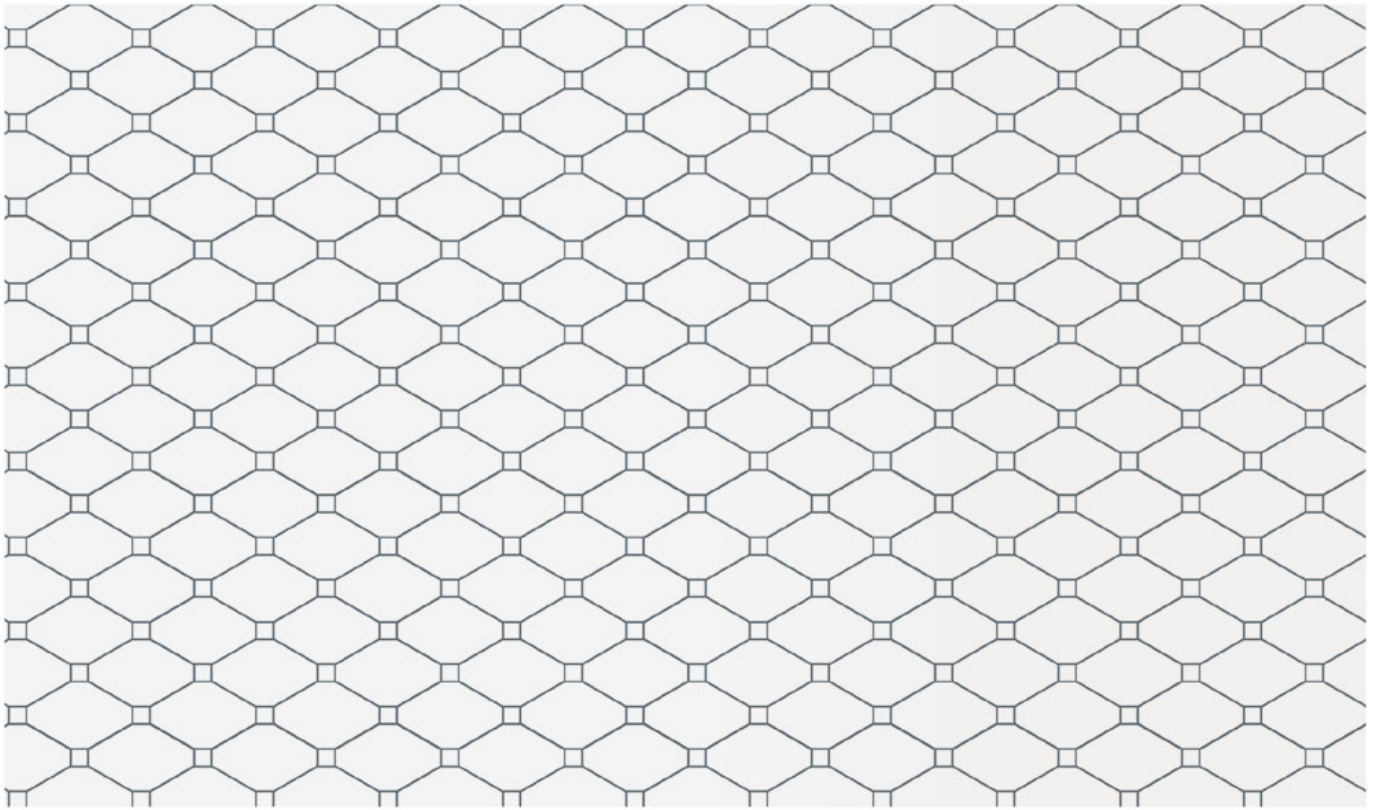

AZL 026
Tundra

AZL 2027
Dolomite - Fume

AZL 2015
Dolomite - Atlantic Grey

AZL 2026
Dolomite - Tundra

Boluche Dolomite

Boluche

NATURAL STONE SERIES

| | | | |
|--------------------------|-------------------------|----------------------|--------------------------------|
| Chip Size | 5"/8" x 5"/8" - 2" x 4" | Design | Boluche |
| Sheet Size | 10" x 10" | Finish | Polished |
| Pieces / Box | 11 pcs | Product Group | Mosaic |
| Weight / Box | 17,5 kg | Area | Bathroom, Kitchen, Living Room |
| Thickness / Sheet | 3/8" | | |