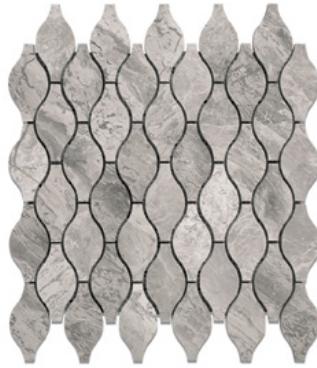

MRN 015
Atlantic Grey