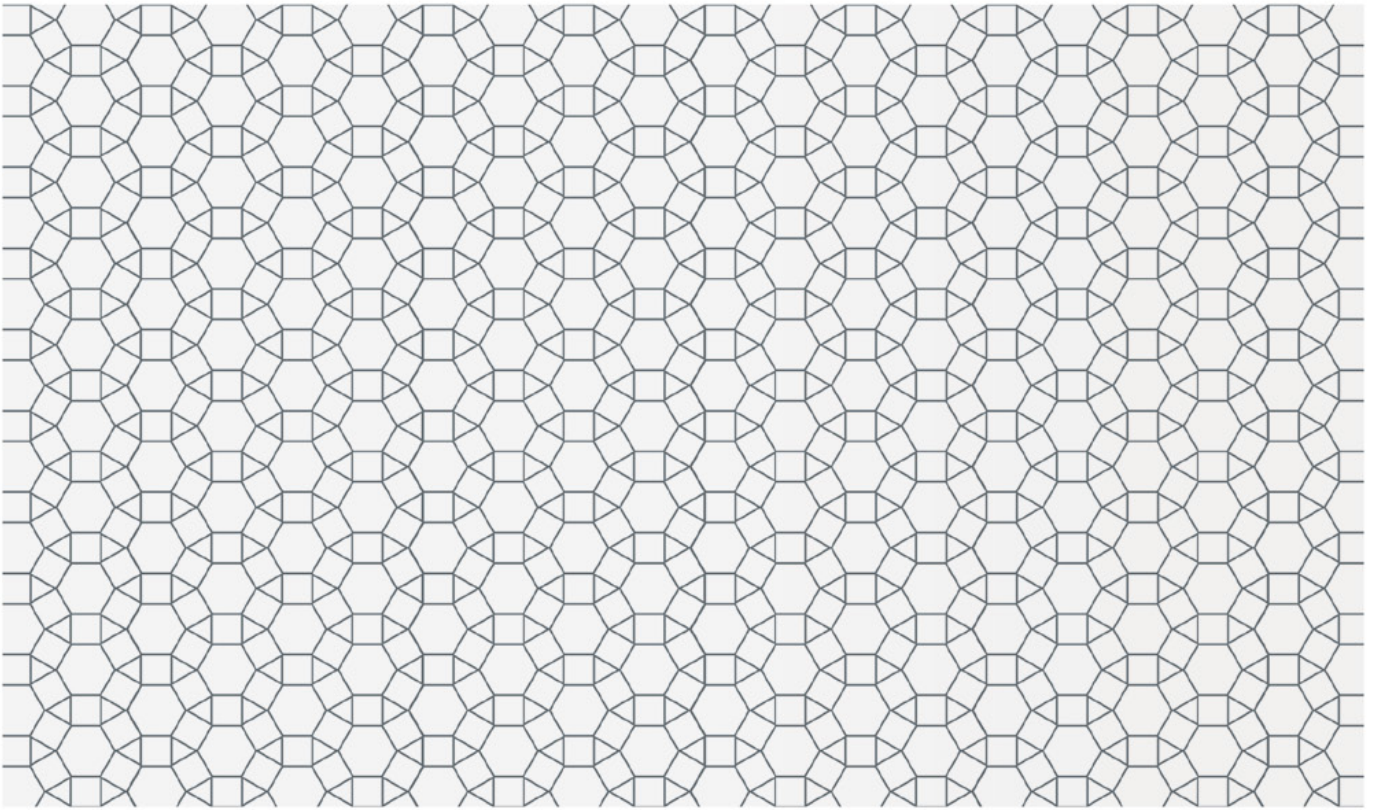

STR 5044
Stria Mix

STR 5045
Stria Mix

STR 5046
Stria Mix

STR 5047
Stria Mix

| | | | |
|--------------------------|---------------------------------|----------------------|--------------------------------|
| Chip Size | 1" x 1" - 2" x 2" - 3/8" x 3/8" | Design | Daisy |
| Sheet Size | 12" x 13" | Finish | Polished |
| Pieces / Box | 10 pcs | Product Group | Mosaic |
| Weight / Box | 22 kg | Area | Bathroom, Kitchen, Living Room |
| Thickness / Sheet | 3/8" | | |