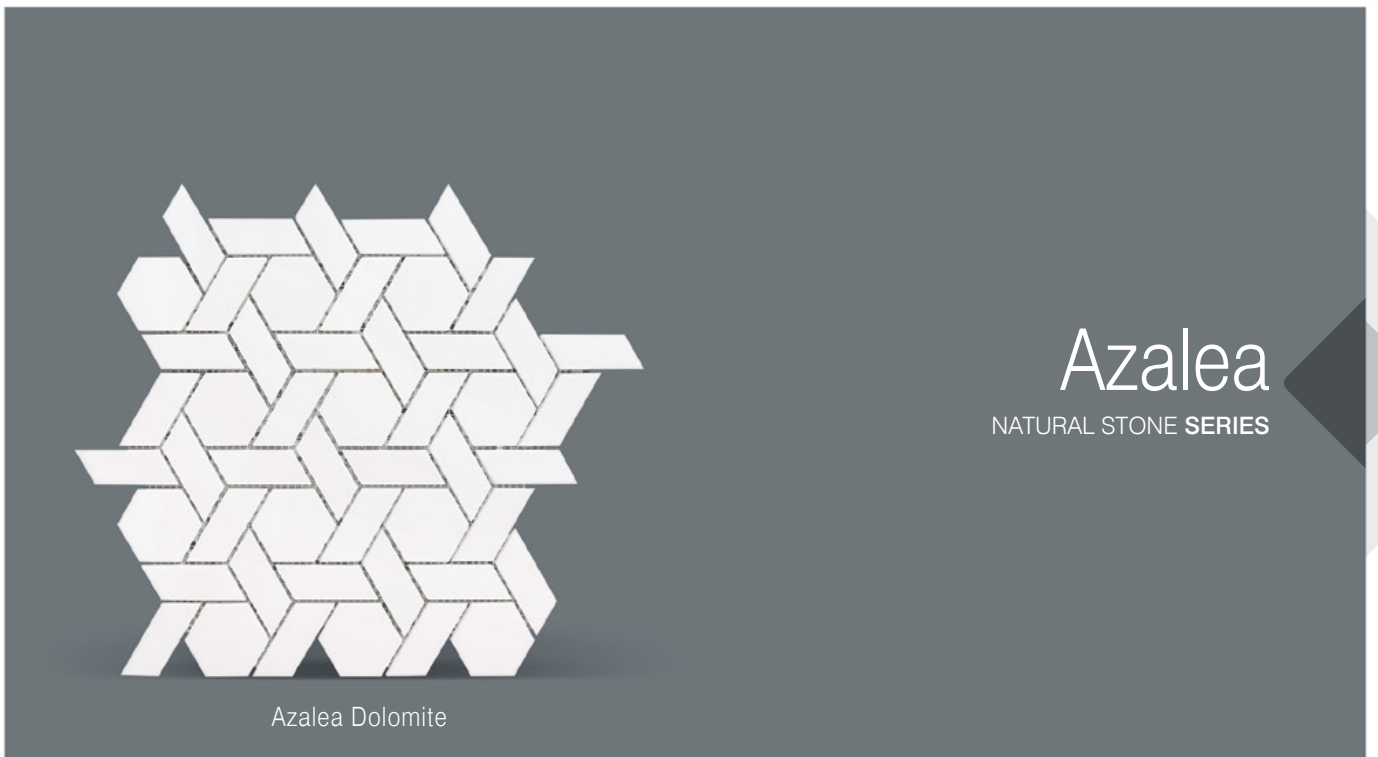

Azalea Dolomite

Chip Size	2" x 2" - 1" x 2"	Design	Azalea
Sheet Size	12" x 12"	Finish	Polished
Pieces / Box	10 pcs	Product Group	Mosaic
Weight / Box	22 kg	Area	Bathroom, Kitchen, Living Room
Thickness / Sheet	3/8"		

* All dimensions and weight are approximate and are subject to change due to nature of products.

* Our company reserves the legal right and modifies the products illustrated in this catalog for production purposes or to improve their quality. The colors of the products in this catalog can have some irregularities of the printing process.