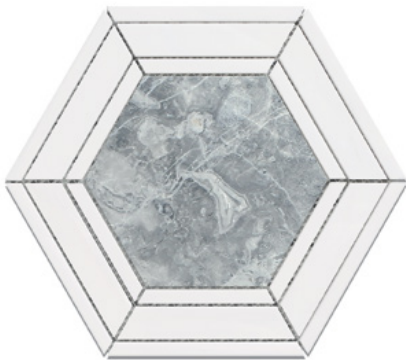

BXG 2026
Dolomite - Tundra