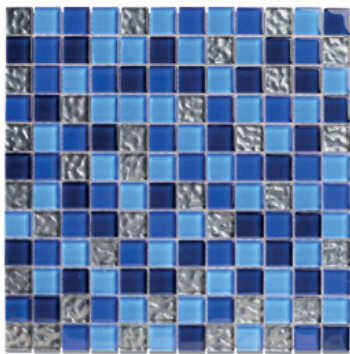

Seaside Crystal

POOL GLASS SERIES

GM 5001
Space Blue 1 x 1

GM 5002
Space Blue 1 x 1

GM 5004
Space Blue 1 x 1

GM 5005
Space Blue 1 x 1

GM 5003
Space Blue 1 x 1

GM 3000
Space Blue 1 x 2

GM 155
Space Blue 1 x 3

GM 157
Space Blue 1 x 3

GM 156
Space Blue 1 x 3

Seaside Classic

CLASSIC MOSAIC SERIES

Seaside Classic 2x2

* All dimensions and weight are approximate and are subject to change due to nature of products.