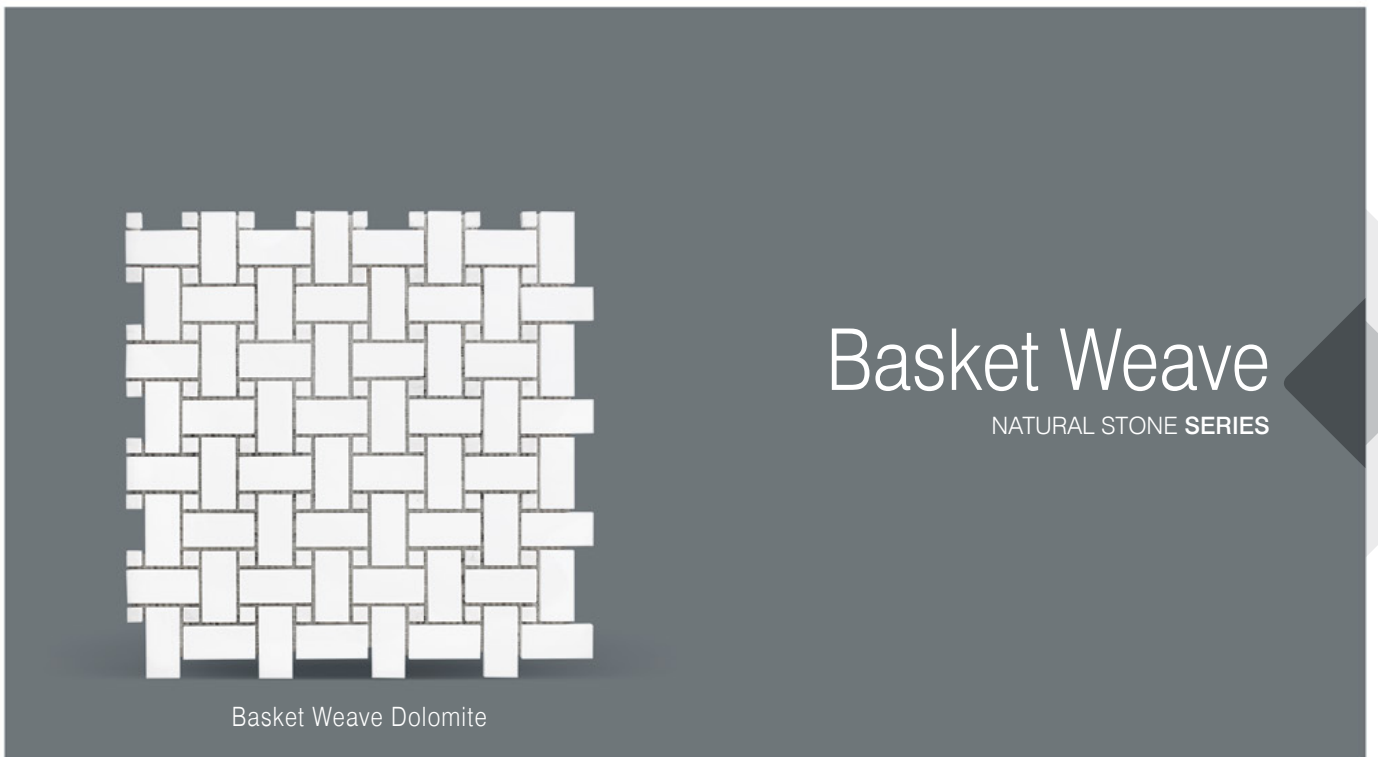

Basket Weave Dolomite

Chip Size	5"/8" x 5"/8" - 1" x 2"	Design	Basket Weave
Sheet Size	12" x 12"	Finish	Polished
Pieces / Box	6 pcs	Product Group	Mosaic
Weight / Box	13,5 kg	Area	Bathroom, Kitchen, Living Room
Thickness / Sheet	3/8"		

* All dimensions and weight are approximate and are subject to change due to nature of products.

* Our company reserves the legal right and modifies the products illustrated in this catalog for production purposes or to improve their quality. The colors of the products in this catalog can have some irregularities of the printing process.