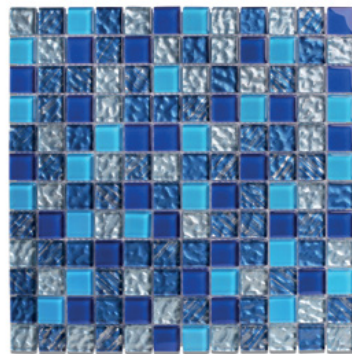

Seaside Crystal

POOL GLASS SERIES

GM 5001
Space Blue 1 x 1

GM 5002
Space Blue 1 x 1

GM 5004
Space Blue 1 x 1

GM 5005
Space Blue 1 x 1

GM 5003
Space Blue 1 x 1

GM 3000
Space Blue 1 x 2

GM 155
Space Blue 1 x 3

GM 157
Space Blue 1 x 3

GM 156
Space Blue 1 x 3

Seaside Classic

CLASSIC MOSAIC SERIES

Seaside Classic 2x2

* All dimensions and weight are approximate and are subject to change due to nature of products.