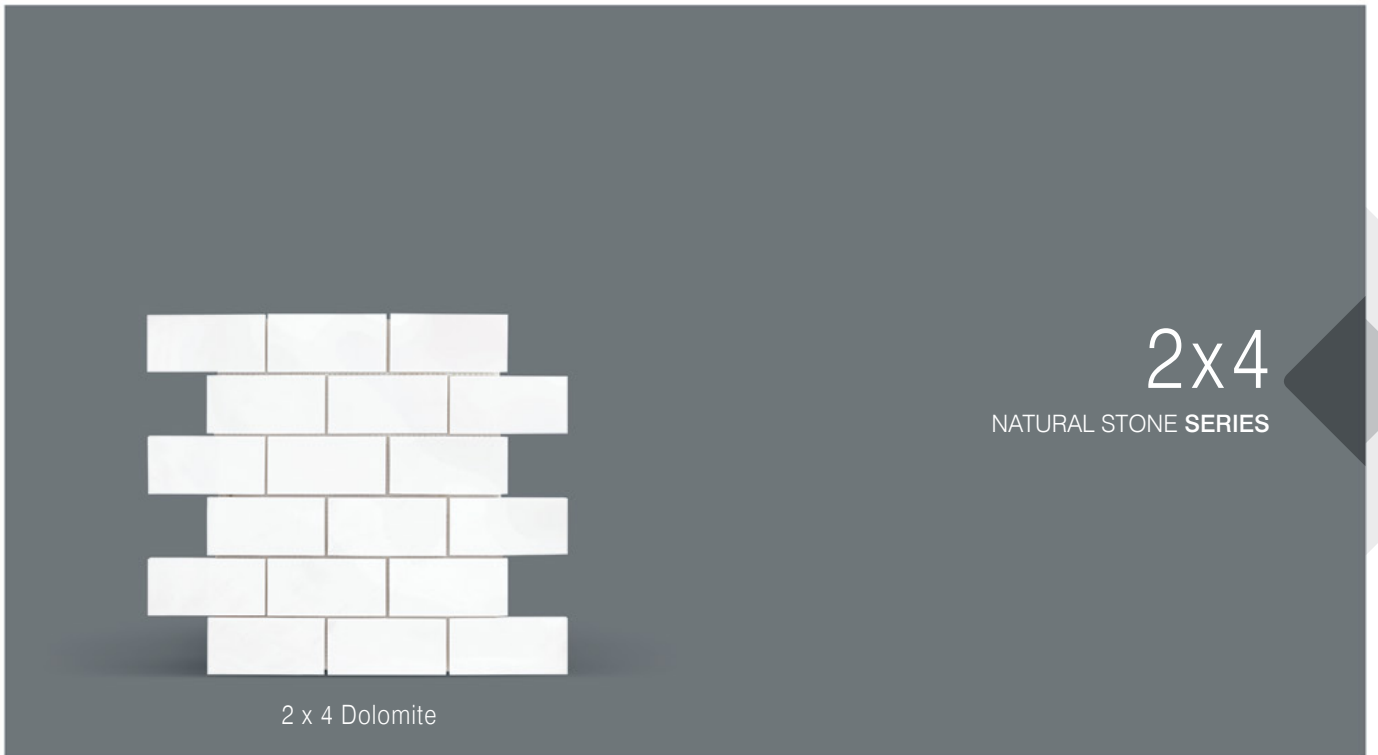

2 x 4 Dolomite

Chip Size	2" x 4"	Design	2 x 4
Sheet Size	12" x 12"	Finish	Polished
Pieces / Box	11 pcs	Product Group	Mosaic
Weight / Box	28 kg	Area	Bathroom, Kitchen, Living Room
Thickness / Sheet	3/8"		

* All dimensions and weight are approximate and are subject to change due to nature of products.

* Our company reserves the legal right and modifies the products illustrated in this catalog for production purposes or to improve their quality. The colors of the products in this catalog can have some irregularities of the printing process.