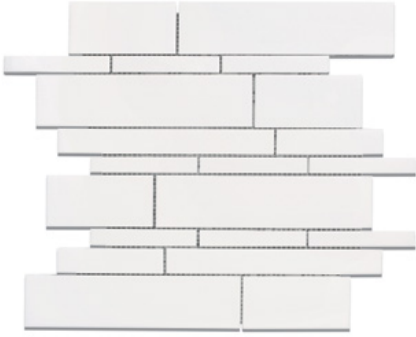

Random Strip

NATURAL STONE SERIES

RST 020
Dolomite