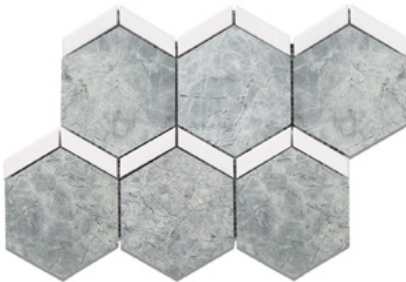

Naples

NATURAL STONE SERIES

NPL 020
Dolomite

NPL 1520
Atlantic Grey - Dolomite

NPL 2007
Dolomite - Toros Black

NPL 2620
Tundra - Dolomite

| | | | |
|--------------------------|----------|----------------------|--------------------------------|
| Chip Size | 6" x 7" | Design | Parma |
| Sheet Size | 8" x 16" | Finish | Polished |
| Pieces / Box | 10 pcs | Product Group | Mosaic |
| Weight / Box | 26 kg | Area | Bathroom, Kitchen, Living Room |
| Thickness / Sheet | 3/8" | | |