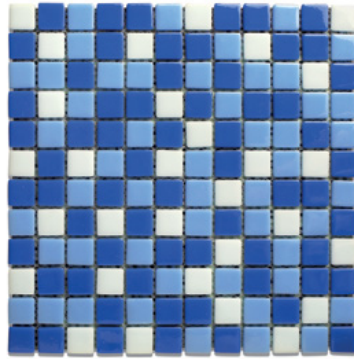

GM 155
Space Blue 1 x 3

GM 157
Space Blue 1 x 3

GM 156
Space Blue 1 x 3

Seaside Classic

CLASSIC MOSAIC SERIES

Seaside Classic 2x2

* All dimensions and weight are approximate and are subject to change due to nature of products.

Seaside Classic

CLASSIC MOSAIC SERIES

CM 5500
Seaside Classic 1 x 1 Mix

CM 5507
Seaside Classic 1 x 1 Mix

CM 5503
Seaside Classic 1 x 1 Mix

CM 6000
Seaside Classic 2 x 2 Mix

CM 6001
Seaside Classic 2 x 2 Mix