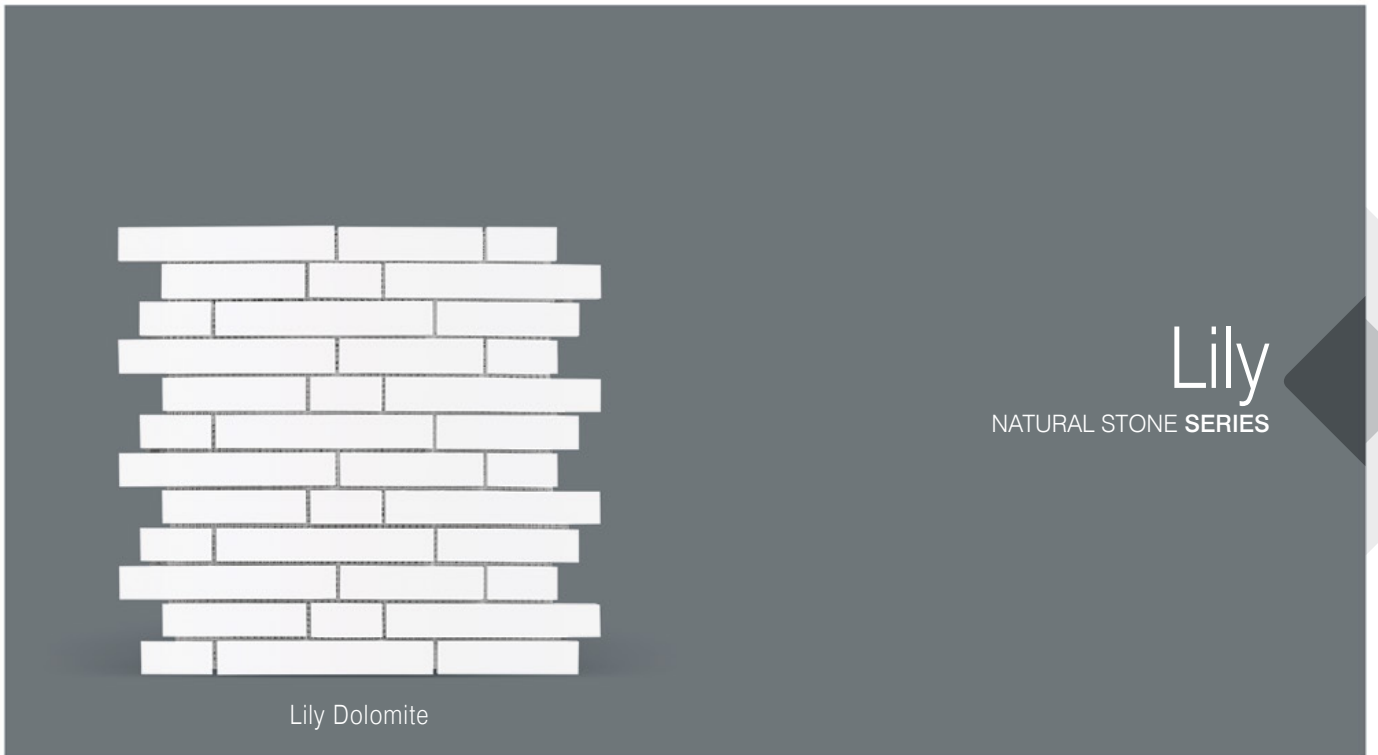

LBT 020
Dolomite

LBT 2007
Dolomite - Toros Black

LBT 2026
Dolomite - Tundra

LBT 024
Marmara

LBT 019
Onyx Clear

Lily Dolomite

| | | | |
|--------------------------|-------------------|----------------------|--------------------------------|
| Chip Size | 1" x 2" - 1" x 3" | Design | Lily |
| Sheet Size | 9" x 10" | Finish | Polished |
| Pieces / Box | 10 pcs | Product Group | Mosaic |
| Weight / Box | 16 kg | Area | Bathroom, Kitchen, Living Room |
| Thickness / Sheet | 3/8" | | |