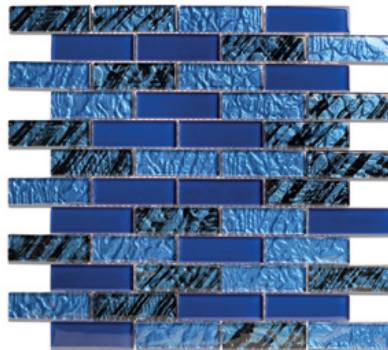

Seaside Crystal

POOL GLASS SERIES

GM 5001
Space Blue 1 x 1

GM 5002
Space Blue 1 x 1

GM 5004
Space Blue 1 x 1

GM 5005
Space Blue 1 x 1

GM 5003
Space Blue 1 x 1

GM 3000
Space Blue 1 x 2

GM 155
Space Blue 1 x 3

GM 157
Space Blue 1 x 3

GM 156
Space Blue 1 x 3

Seaside Classic

CLASSIC MOSAIC SERIES

Seaside Classic 2x2

* All dimensions and weight are approximate and are subject to change due to nature of products.