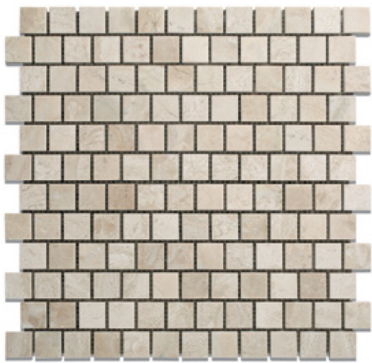

SS 016
Diana Royal