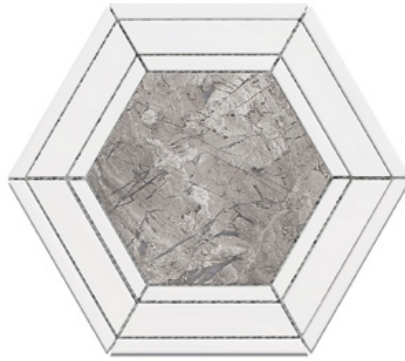

BXG 2015
Dolomite - Atlantic Grey