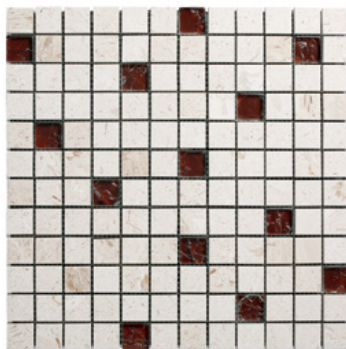

1x1 0248-3
Mystic Mix