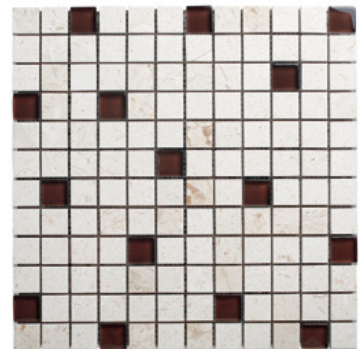

1x1 0248-2
Mystic Mix