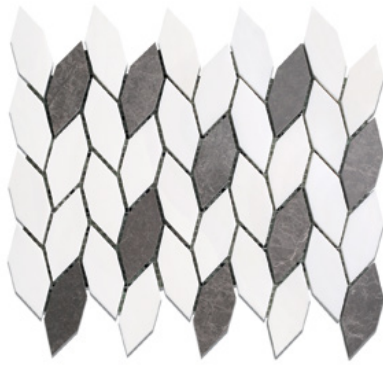

LF 2027 **Leaf**
Dolomite - Fume