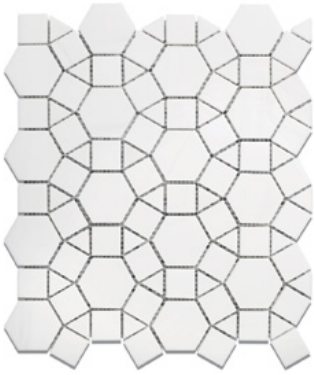

Daisy

NATURAL STONE SERIES

DSY 020
Dolomite