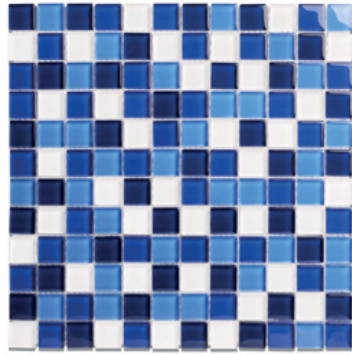

GM 5002
Space Blue 1 x 1