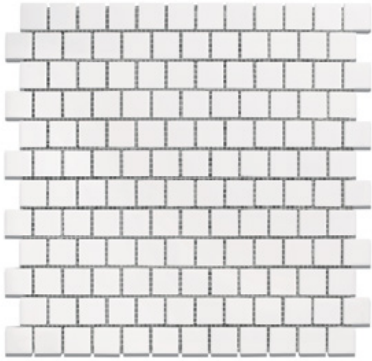

SS 020
Dolomite