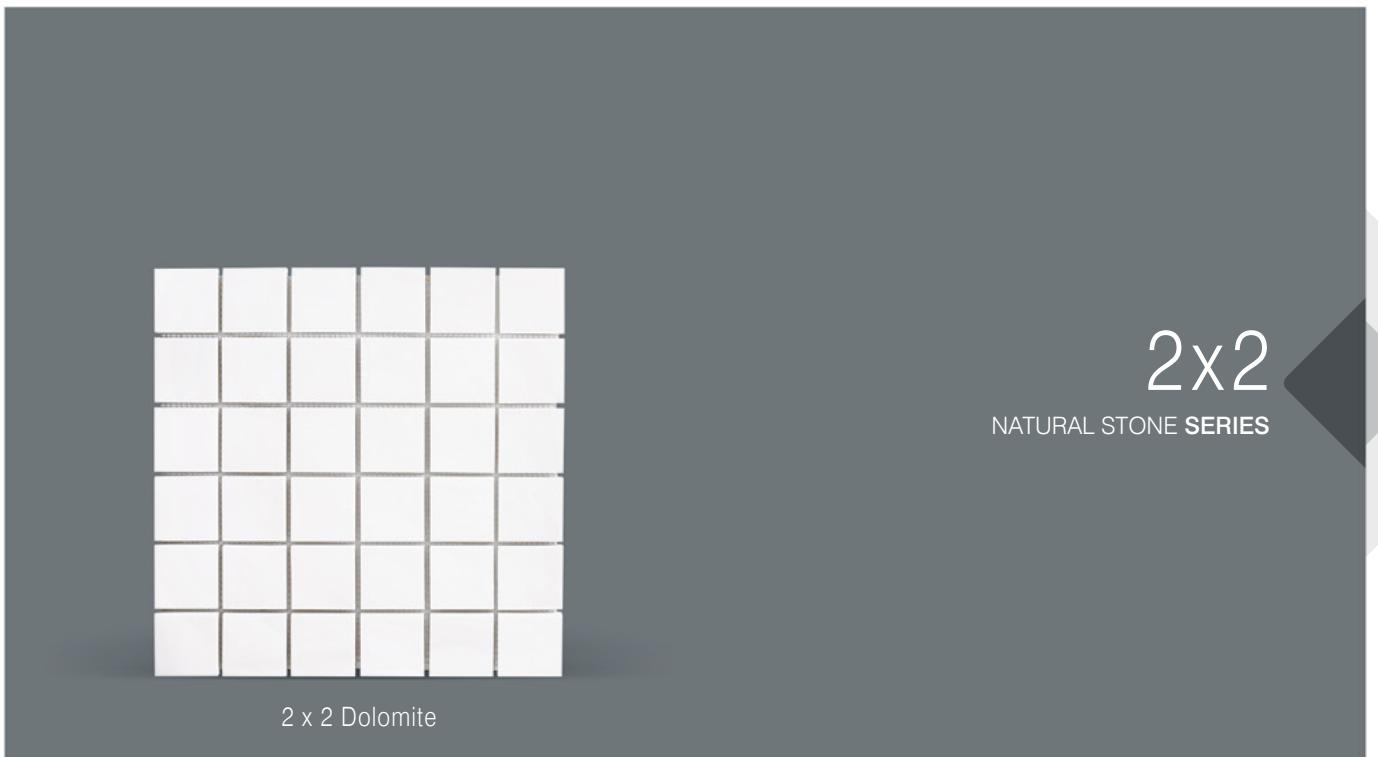

Chip Size	2" x 2"	Design	2 x 2
Sheet Size	12" x 12"	Finish	Polished
Pieces / Box	11 pcs	Product Group	Mosaic
Weight / Box	26,5 kg	Area	Bathroom, Kitchen, Living Room
Thickness / Sheet	3/8"		

* All dimensions and weight are approximate and are subject to change due to nature of products.

* Our company reserves the legal right and modifies the products illustrated in this catalog for production purposes or to improve their quality. The colors of the products in this catalog can have some irregularities of the printing process.