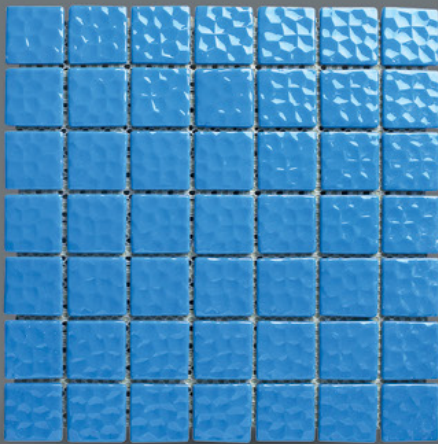

GM 155
Space Blue 1 x 3

GM 157
Space Blue 1 x 3

GM 156
Space Blue 1 x 3

Seaside Classic

CLASSIC MOSAIC SERIES

Seaside Classic 2x2

* All dimensions and weight are approximate and are subject to change due to nature of products.