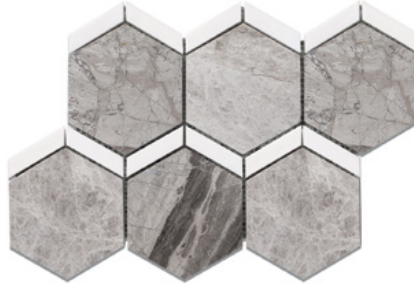

NPL 1520
Atlantic Grey - Dolomite