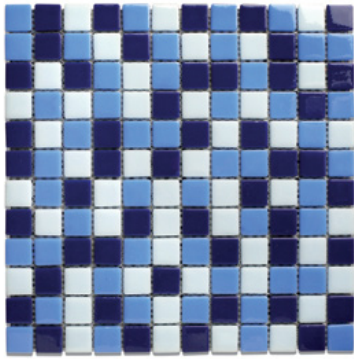

Seaside Classic

CLASSIC MOSAIC SERIES

CM 5500
Seaside Classic 1 x 1 Mix